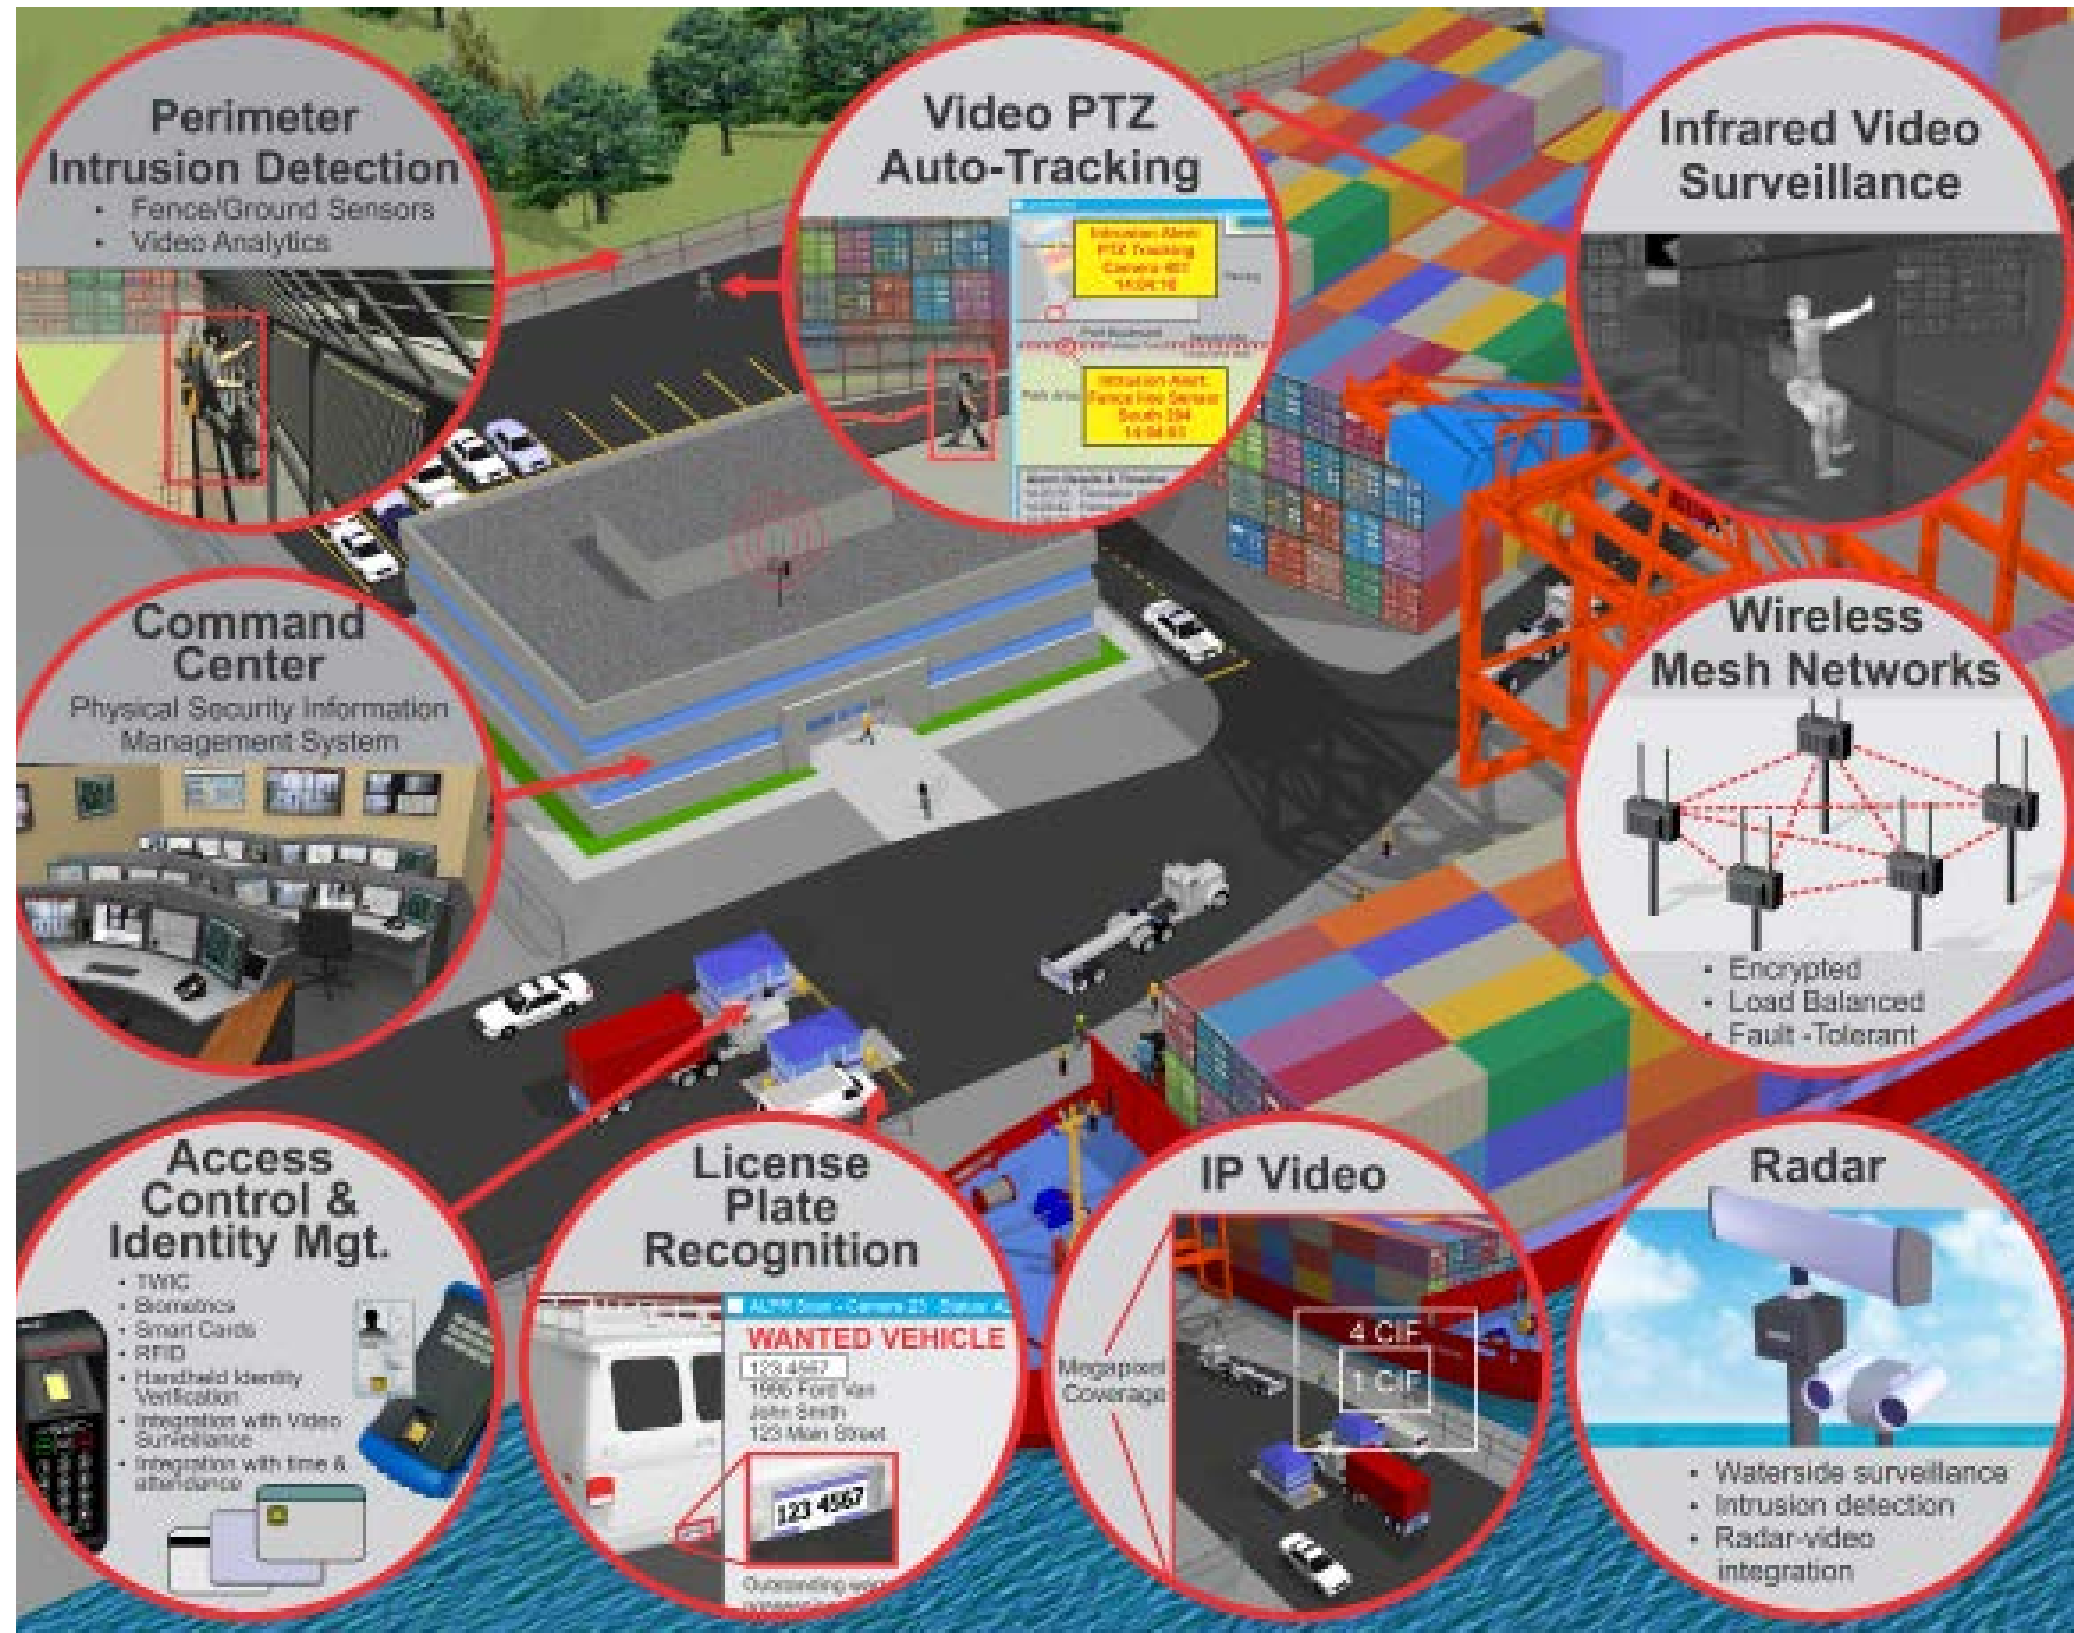

Access Control/Handheld

Credential Verification

All seaports have a vested stake in ensuring the security of their physical assets and the safety of the people who populate their facilities. The tools that enable enterprises and complex public entities to maintain robust security is rapidly evolving as new technologies reshape basic concepts in access control and identity management.

SDI's Access Control Smart Cards, Biometrics, RFID, integration with video surveillance, integration with human capital management, and Identity Management solutions feature cutting edge technologies designed to dramatically improve security and efficiency at seaports.

Megapixel video

SDI delivers turnkey digital video management systems and all related components, including digital cameras, high definition cameras, multi-terabyte storage systems, and high capacity networks - with a forte in leveraging existing analog devices and integrating different vendor platforms.

License Plate Recognition

Automatic License Plate Recognition solutions are used to automatically detect and archive vehicle tags that are entering the seaport. Leveraging intelligent cameras embedded with software to detect and read license plates in a fraction of a second, these solutions detect authorized/unauthorized vehicles, delivering imagery that can be monitored in real-time and/or archived.

Infrared Video Surveillance

SDI's Intelligent Video/Analytics solutions increase operational efficiency by using technology to automate the monitoring of video surveillance camera feeds to detect intruders, suspicious patterns of behavior and other pre-programmed patterns and alert seaport security staff. Our solutions have been instrumental in delivering no-fail security for clients that play a key role in law enforcement and anti-terrorism efforts, equipping them with the capacity to effectively monitor every facet of the port.

Seaport Command Centers

SDI offers turnkey technology implementations - from technology architecture to full technology deployment - providing a single point of responsibility for total accountability, rapid delivery and overall systems integration. SDI is an industry leader in the area of complex system integrations in live seaport environments.

Mission-Critical Portfolio of Clients

- O'Hare International Airport
- South Carolina State Ports Authority
- U.S. Virgin Islands Department of Education
- United Airlines
- U.S. National Parks Service
- Chicago Public Schools
- Midway International Airport
- American Airlines
- Metra Commuter Rail
- Los Angeles World Airports
- Omnitrans Bus Service, San Bernadino, CA
- Transportation Security Administration (TSA)
- City of Chicago 911/OEMC
- Illinois State Toll Highway Authority
- Port of Stockton
- Illinois Emergency Management Agency
- Chicago Transit Authority
- Port of Seattle